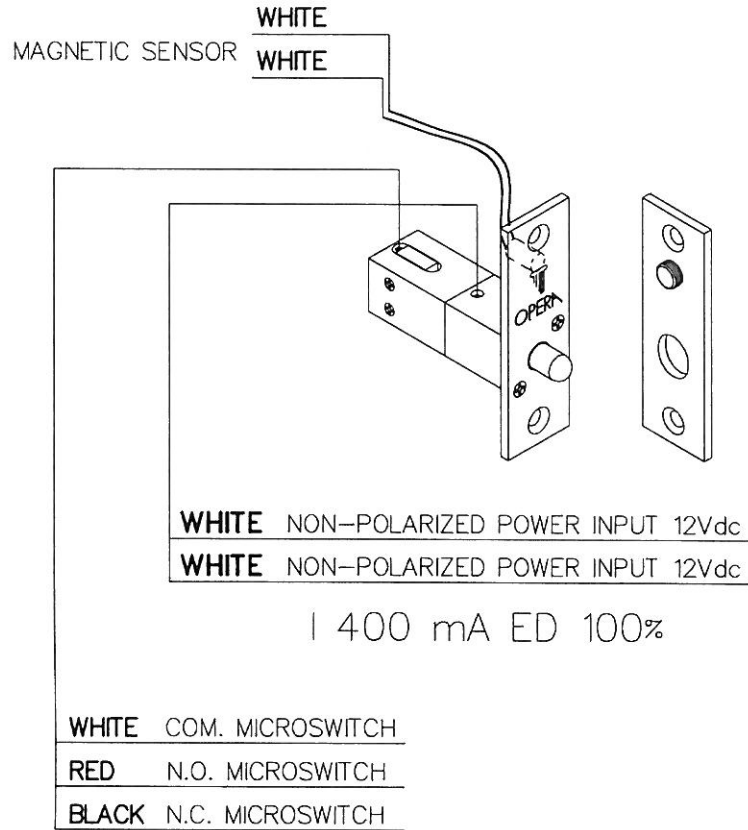

SOLENOID BOLT QUADRA MICRO SERIE
20610-11-13 / 20810-11-13 / 20910-11-13

12Vdc

24Vdc

THE CODES 20813 – 20613 – 20913 ARE THE SAME BUT WITHOUT FRONT PLATE